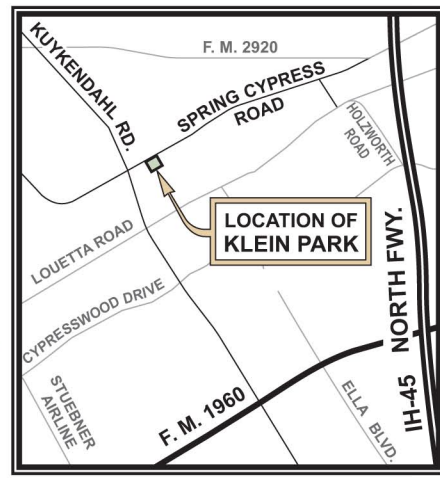

KLEIN PARK

4531 SPRING CYPRESS RD.

R. Jack Cagle, Commissioner

INSERT MAP
NOT TO SCALE

NOT TO SCALE
4/20/04

VICINITY MAP
Not To Scale
SEE INSERT MAP
AT TOP OF PAGE