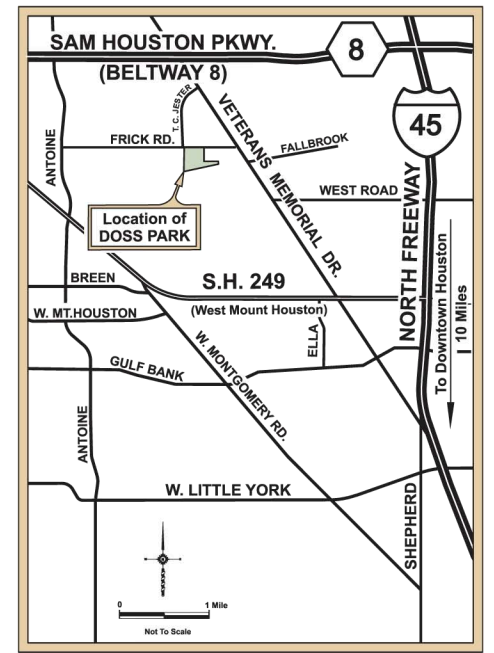

T. C. JESTER BLVD.

1.4 MILES TO ANTOINE BLVD.

FRICK ROAD

WOOD TRAIL DRIVE

0.4 MILES TO VETERANS MEMORIAL DRIVE

WOODINGTON DR.

DOSS PARK LOCATION

# RICHARD P. DOSS PARK 2500 FRICK ROAD

R. Jack Cagle, Commissioner