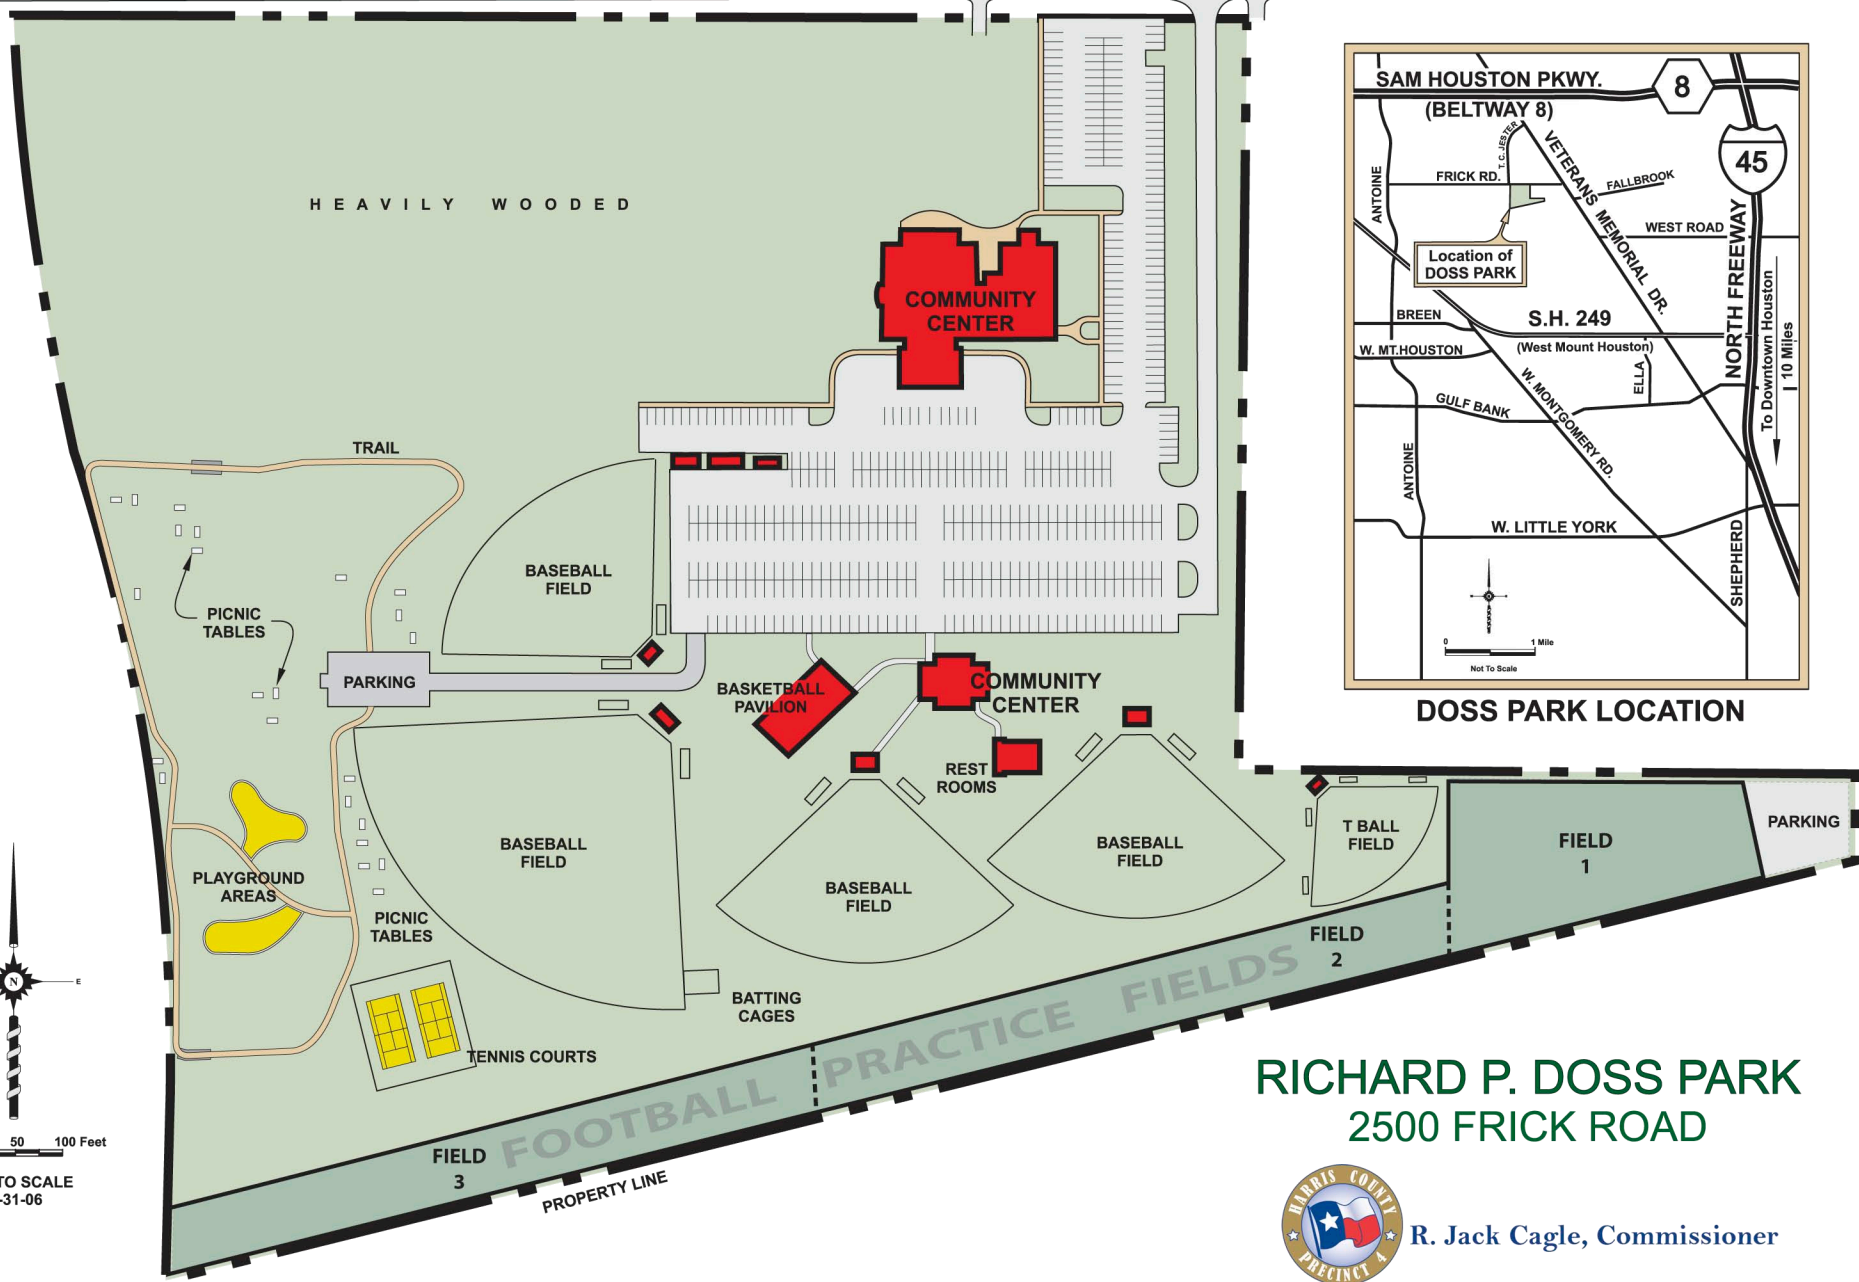

T. C. JESTER BLVD.

1.4 MILES TO ANTOINE BLVD.

FRICK ROAD

WOOD TRAIL DRIVE

0.4 MILES TO VETERANS MEMORIAL DRIVE

WOODINGTON DR.

DOSS PARK LOCATION

# RICHARD P. DOSS PARK 2500 FRICK ROAD

R. Jack Cagle, Commissioner